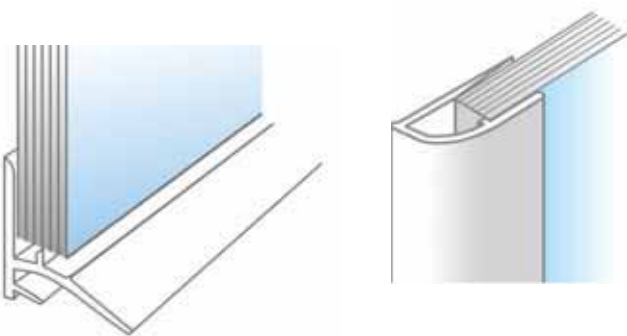

Mermaid panels can be used for two- or three-sided shower enclosures.

Is preparation required?

The panels are easy to fit to most types of bathroom wall, including studwork and even over the top of existing ceramic tiles. Whatever the surface, it is important that the walls are flat, reasonably square and provide a suitable fixing for screws and plugs. It is also recommended to use multi-purpose adhesive when installing Hi-ShowerWall and Wide ShowerWall panels.

Bathroom Panels

Tongue and grooved panel edges (only available on 600mm boards) eliminate the need for joining strips and mean that fixings can be neatly concealed.

What else helps to make the panels watertight?

The internal and external corner profiles on Mermaid panels are a unique two-part **CLICK+SEAL** profile system, which doesn't require a sealant. The design incorporates a PVC section on the rear and colour-coordinated PVC or polished chrome aluminium face. The two parts simply click together and a self-adhesive barrier tape creates a watertight join.

Conventional tile installations often result in leaks as the seal between the bath or shower tray and wall breaks down over time. The Mermaid bottom seal system accommodates movement, to ensure that this doesn't happen. The patented profile and special formulation sealant allow shower trays to drop by up to 10mm and still remain watertight.