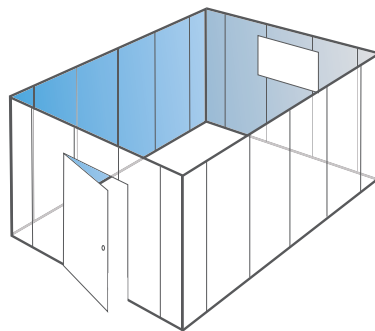

Mermaid panels are made of 9mm water-resistant WBP plywood. This is bonded with a decorative high pressure laminate which results in a 100% waterproof surface. There is also a balancer laminate to the reverse.

Are they easy to install?

A specialist fitter isn't required. Mermaid panels can be installed by a competent trades person.

Large wall surfaces can be covered in a fraction of the time it would take to tile the same area. All of the Mermaid panels are manufactured in three sizes, except for the Mists which are only available as 1200mm-wide panels. They are supplied as easy-to-order kits, including all the required profiles, colour sealants and accessories.

- **Bathroom panels**   **2400mm x 600mm (nominal)***
  For full room installations or walls greater than 1200mm in length
- **Hi-ShowerWall**   **2400mm x 900mm**
  For shower installations where the wall is less than or equal to 900mm
- **Wide ShowerWall**   **2400mm x 1200mm**
  For shower installations where the wall is less than or equal to 1200mm

*Important note: laminate face width 585mm

Mermaid 600mm-wide bathroom panels can be used for full room installations. Ideally this should be planned to ensure that the joins between the panels are symmetrical, particularly around windows and doors.

Mermaid panels can be used for two- or three-sided shower enclosures.