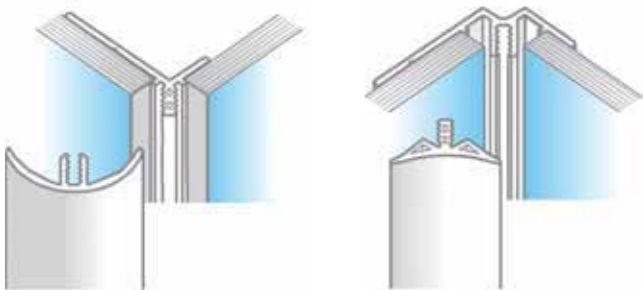

Mermaid panels can be used for two- or three-sided shower enclosures.

Is preparation required?

The panels are easy to fit to most types of bathroom wall, including studwork and even over the top of existing ceramic tiles. Whatever the surface, it is important that the walls are flat, reasonably square and provide a suitable fixing for screws and plugs. It is also recommended to use multi-purpose adhesive when installing Hi-ShowerWall and Wide ShowerWall panels.

The materials used in the construction of wall panels mean that normal woodworking tools can be used for the installation. This also means that no problems should occur when drilling to fix mirrors or other bathroom fittings.

Bathroom Panels

Tongue and grooved panel edges (only available on 600mm boards) eliminate the need for joining strips and mean that fixings can be neatly concealed.

What else helps to make the panels watertight?

The internal and external corner profiles on Mermaid panels are a unique two-part **CLICK+SEAL** profile system, which doesn't require a sealant. The design incorporates a PVC section on the rear and colour-coordinated PVC or polished chrome aluminium face. The two parts simply click together and a self-adhesive barrier tape creates a watertight join.