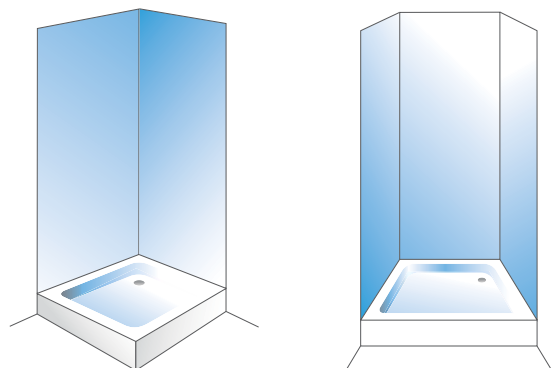

Is preparation required?

The panels are easy to fit to most types of bathroom wall, including studwork and even over the top of existing ceramic tiles. Whatever the surface, it is important that the walls are flat, reasonably square and provide a suitable fixing for screws and plugs. It is also recommended to use multi-purpose adhesive when installing Hi-ShowerWall and Wide ShowerWall panels.

The materials used in the construction of wall panels mean that normal woodworking tools can be used for the installation. This also means that no problems should occur when drilling to fix mirrors or other bathroom fittings.