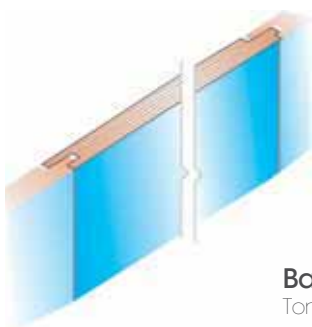

Bathroom Panels

Tongue and grooved panel edges (only available on 600mm boards) eliminate the need for joining strips and mean that fixings can be neatly concealed.